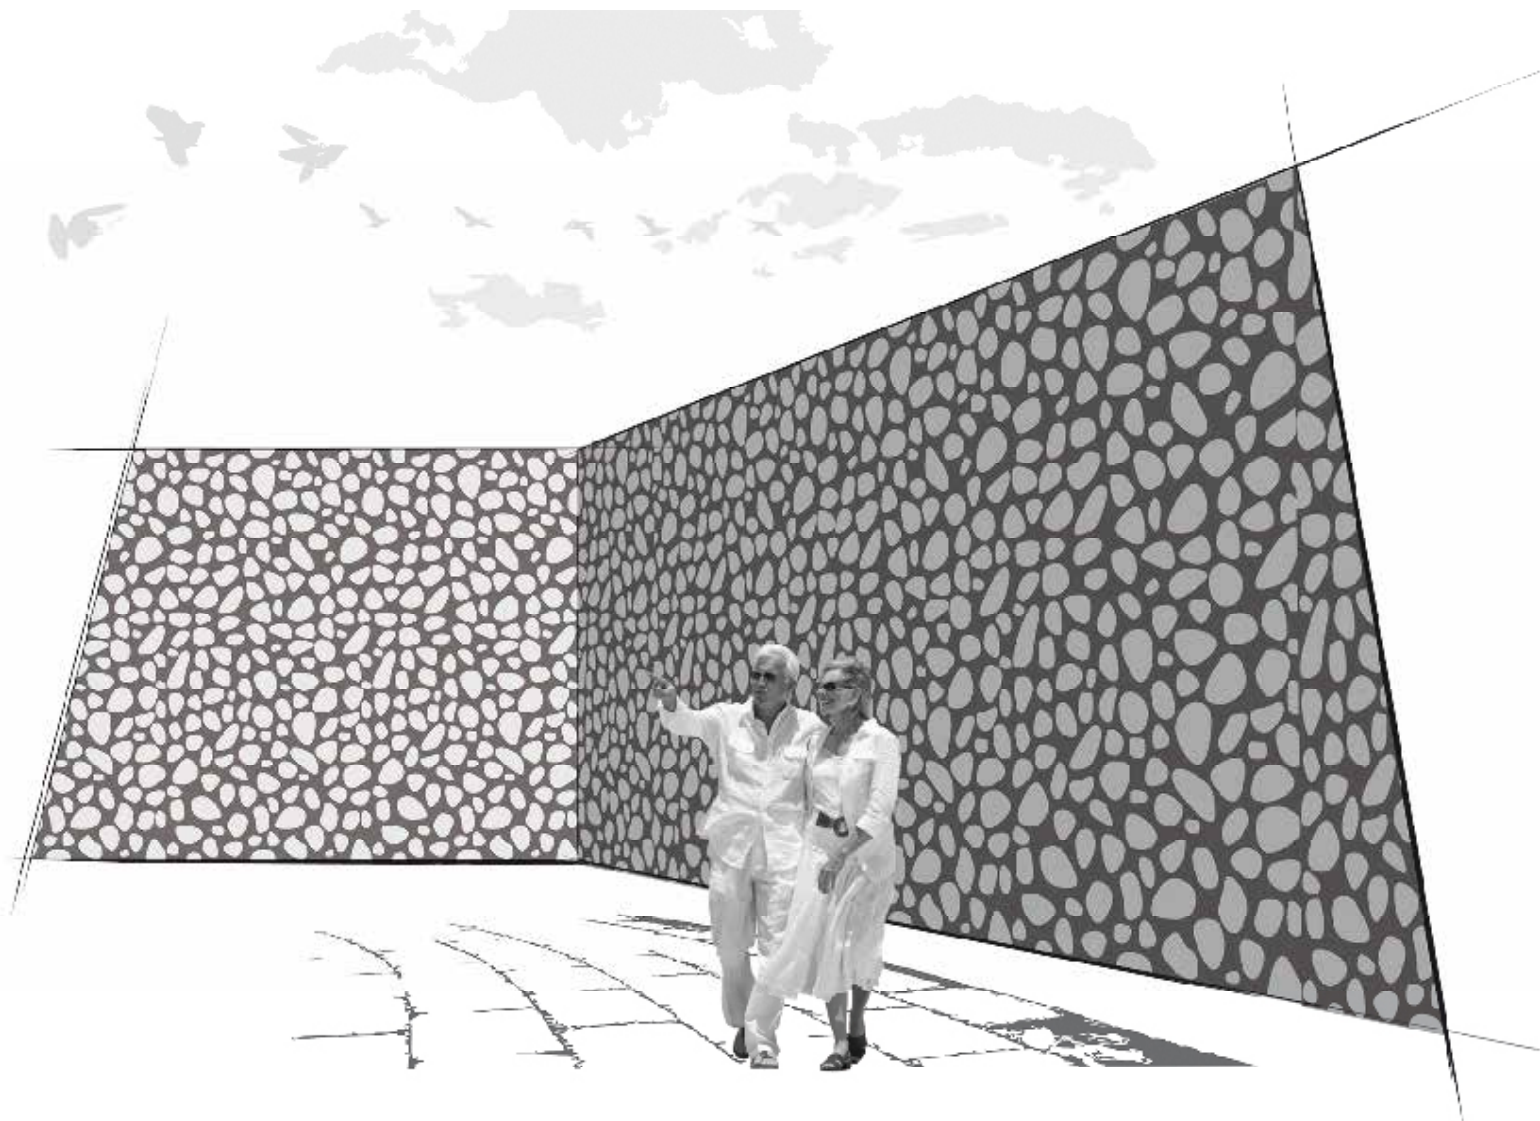

Pebble100

Pattern illustration 1:25

The pattern is printed continuously on the paper.

Pattern print sizes

Height
Width

3200mm
Continuous

Variable

Pattern details

Average diameter

194mm

Pattern illustration 1:1

3D Visualization