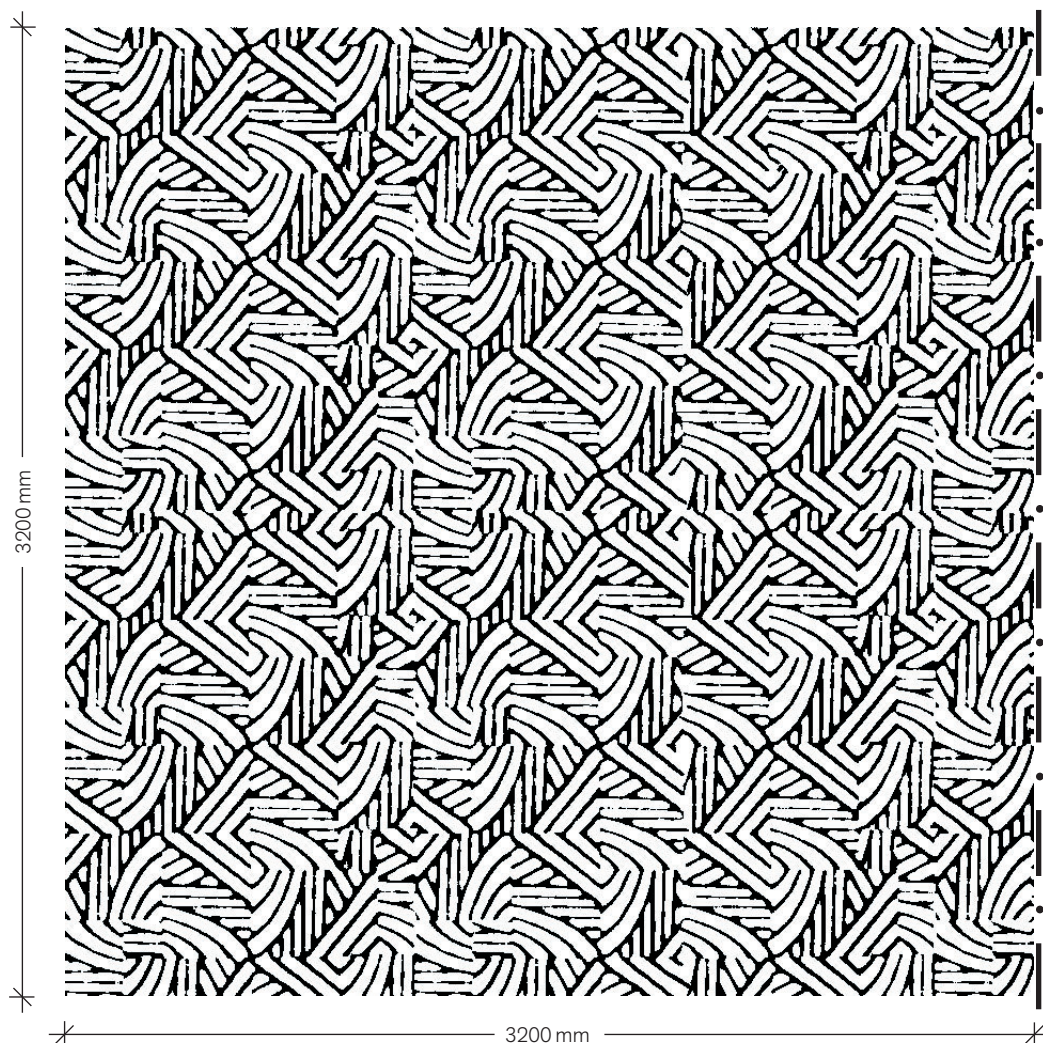

Dead End

Pattern illustration 1:25

The pattern is printed continuously on the membrane.

Pattern print sizes

Height	3200 mm
Width	Continuous

Variables

Pattern can also be printed rotated 90°.

Pattern details

Repeat height	1600 mm
Repeat width	1150 mm