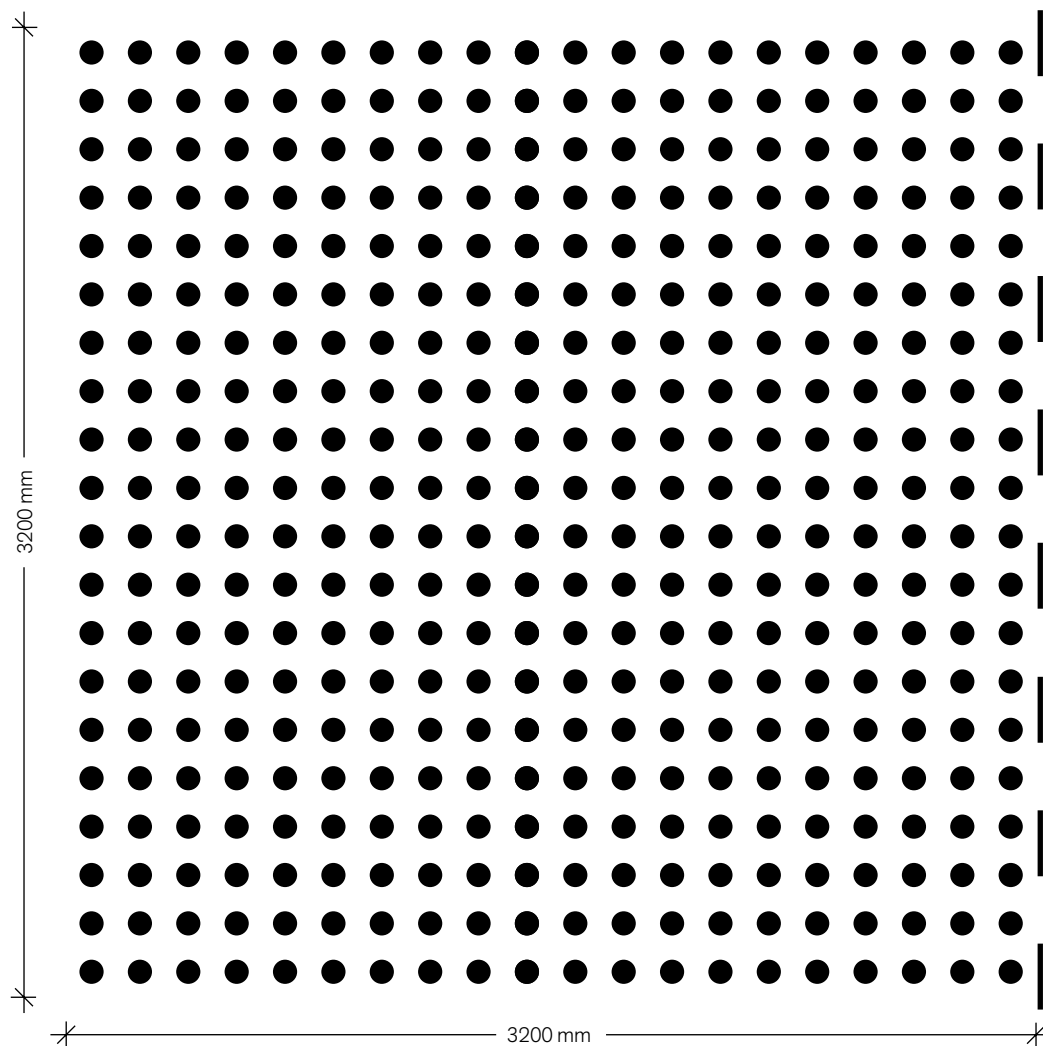

## Circle80

Pattern illustration 1:25

The pattern is printed continuously on the paper.

### Pattern print sizes

Height  
Width

3200mm  
Continuous

### Variable

The pattern can be changed within the given variables.

### Pattern details

Circle diameter

80mm

Pattern illustration 1:1